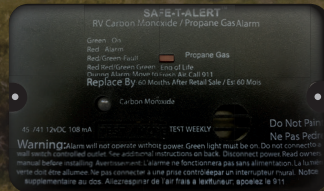

SAFE-T-ALERT™

Replace your
Propane & CO alarms
that are over
5 years old!

Dual CO/ Propane Alarm

Case Size: 4.75" W x 4.75" H x 1.25"D

Flush Mount Models:

45-742-BL

45-742-WT

Surface Mount Model:
45-741-BL

Have a safe trip!

45 Series Dual Alarms:

Double-Duty Alarm. Upgrades single 12 Volt Propane Gas alarms to a dual alarm that detects both Propane Gas and CO. Replaces all Safe-T-Alert Model 40-442 Propane alarms.

Designed for the Rugged RV Environment. Ideal for Class A Motor homes, Class B Van Campers, Class C Mini-Motor Homes, Travel Trailers, Fifth Wheels, Truck & Folding Campers.

Advanced Technology. Alarm Mute button silences alarm while RV is ventilated. Rapid recovery sensor resets when silenced or reactivates alarm if dangerous levels of Propane or CO remain.

Reliable. 12 Volt power means no missing or dead batteries to replace.

Approved. Meets RVIA/NFPA requirements.

Listed to UL 1484 RV and UL 2034 RV.

Patented Simultaneous Dual Notification operation. US Patent #7,248,156.