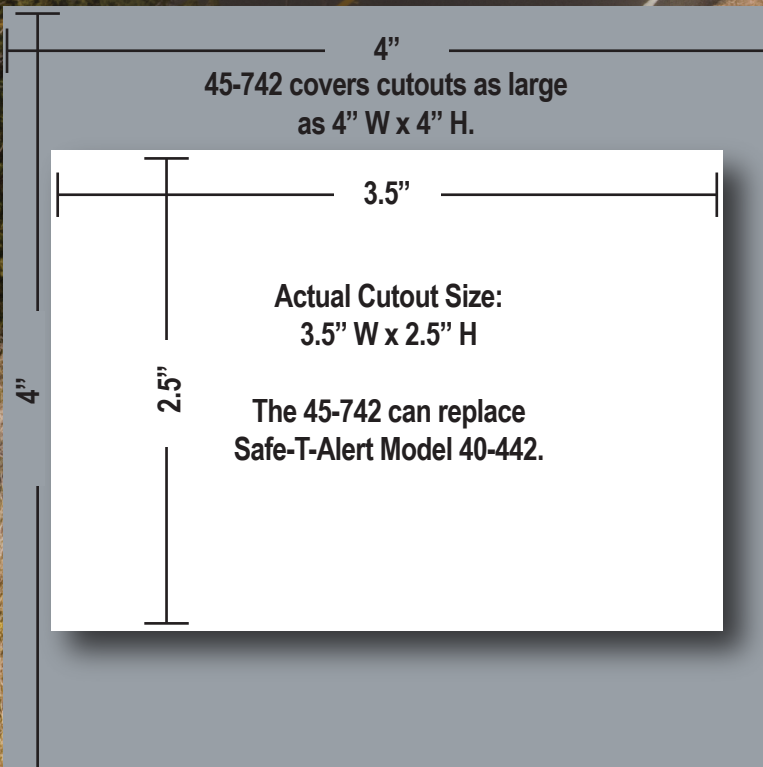

SAFE-T-ALERT™

Replace your
Propane & CO alarms
that are over
5 years old!

Dual CO/ Propane Alarm

Case Size: 4.75" W x 4.75" H x 1.25"D

Flush Mount Models:

45-742-BL

45-742-WT

Surface Mount Model:
45-741-BL

Have a safe trip!

45 Series Dual Alarms:

Double-Duty Alarm. Upgrades single 12 Volt Propane Gas alarms to a dual alarm that detects both Propane Gas and CO. Replaces all Safe-T-Alert Model 40-442 Propane alarms.

Designed for the Rugged RV Environment. Ideal for Class A Motor homes, Class B Van Campers, Class C Mini-Motor Homes, Travel Trailers, Fifth Wheels, Truck & Folding Campers.

Advanced Technology. Alarm Mute button silences alarm while RV is ventilated. Rapid recovery sensor resets when silenced or reactivates alarm if dangerous levels of Propane or CO remain.

Reliable. 12 Volt power means no missing or dead batteries to replace.

Approved. Meets RVIA/NFPA requirements.

Listed to UL 1484 RV and UL 2034 RV.

Patented Simultaneous Dual Notification operation. US Patent #7,248,156.

Made in USA