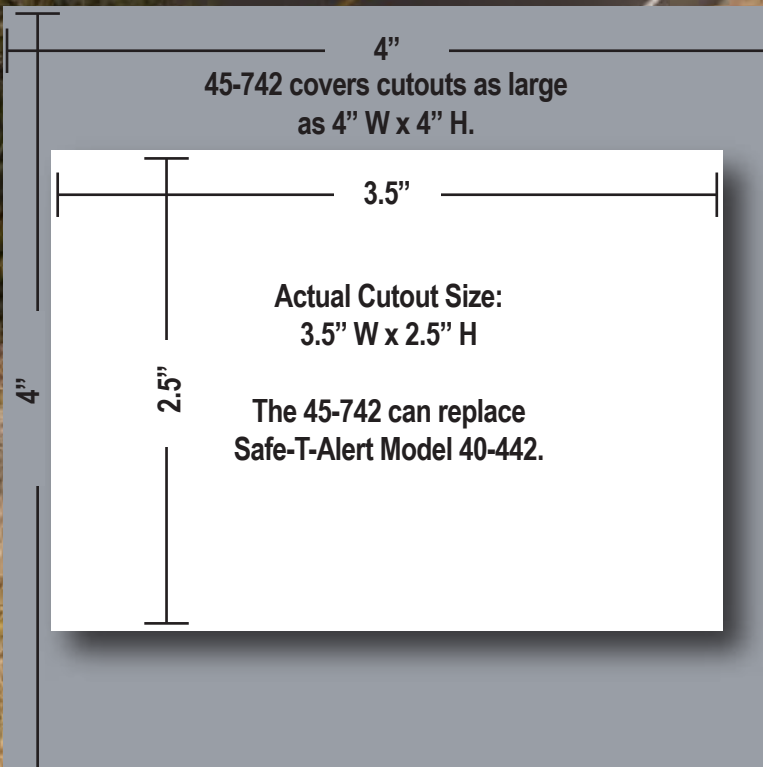

SAFE ALERT™

Replace your
Propane & CO alarms
that are over
5 years old!

Dual CO/ Propane Alarm

Case Size: 4.75" W x 4.75" H x 1.25"D

Flush Mount Models:

45-742-BL

45-742-WT

Surface Mount Model:
45-741-BL

Have a safe trip!

45 Series Dual Alarms:

Double-Duty Alarm. Upgrades single 12 Volt Propane Gas alarms to a dual alarm that detects both Propane Gas and CO. Replaces all Safe-T-Alert Model 40-442 Propane alarms.

Designed for the Rugged RV Environment. Ideal for Class A Motor homes, Class B Van Campers, Class C Mini-Motor Homes, Travel Trailers, Fifth Wheels, Truck & Folding Campers.

Advanced Technology. Alarm Mute button silences alarm while RV is ventilated. Rapid recovery sensor resets when silenced or reactivates alarm if dangerous levels of Propane or CO remain.

Reliable. 12 Volt power means no missing or dead batteries to replace.

Approved. Meets RVIA/NFPA requirements.

Listed to UL 1484 RV and CSA 6.19-01 RV.

Patented Simultaneous Dual Notification operation. US Patent #7,248,156.

Made in USA